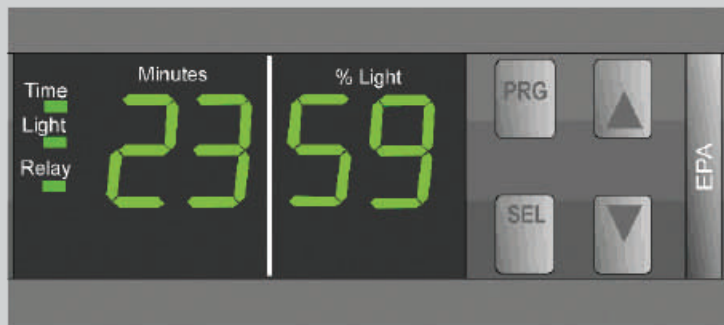

DIGITAL DUSK AND DAWN LIGHTING CONTROL

EPA Products Ltd has now introduced a digital dusk and dawn dimmer control. The digital dusk dawn control has been designed to be used with EPA high frequency energy saving fluorescent lighting, and tungsten lighting. Basic on/off times are still adjusted on a standard 24 hour lighting control clock. The first set of digits is the time span for lighting ramping up and down is adjusted from 1-99 minutes. The second set of digits is the desired brilliance adjusted as a percentage.

The memory is not lost during a power failure and as an extra saving at 0% lighting after a short period the control circuit opens completely switch the lighting completely off.

EPA Products has produced lighting and ventilation control panels in house for 40 year and are pleased to quote for any lighting or ventilation requirement.