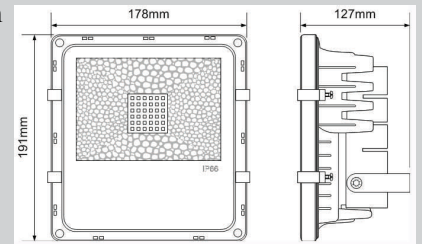

30W LED Dimmable Floodlight

The AgriLamp™ 30W Dimmable Floodlight provides a controllable level of light and can be used as a direct replacement for 100-150W incandescent light bulbs.

It provides the most efficient and even coverage of light ever seen, taking poultry lighting into a new era.

The AgriLamp™ 30W Dimmable Floodlight delivers a dimmable, evenly distributed light using fewer fittings and, with the correct installation, completely removes dark areas providing a uniform penetration of light into alternative systems and for rearing day old chicks with quality headroom to spare for those reluctant starters. It has been designed specifically to provide wavelength and intensity for layers in all layer houses and for broilers in all broiler houses, making it a true alternative to incandescent, CFL lamps and fluorescent tubes. Robust and suitable for use with generators and emergency battery systems these floodlights are also suited for use with mobile units where power is an issue.

Furthermore, the 30W Dimmable Floodlight meets the 2010 animal welfare requirements of adequate lighting whereby a minimum of 20 lux lighting is required over 80% of the surface area of housing during daylight hours.

The AgriLamp™ 30W Dimmable Floodlight comes complete with mounting bracket.

FEATURES

- Long LED life: More than 60,000 hours
- Temperature range -20°C to 50°C
- No UV or IR light radiation
- Instant "ON" to 100% brightness
- No mercury or other in-organics
- Even light distribution
- Excellent thermal efficiency
- Safety Standard: CE approved
- Works with worldwide electrical systems (200V - 230V 50Hz)

TECHNICAL INFORMATION

Light Source	1X 30W High Power LED
Beam Angle	110°±10°
IP Grade	IP66
Lumens	2800

WORKING ENVIRONMENT CONDITIONS

Ambient Temperatures	-40°C to 55°C
Humidity Range	0 to 95% humidity (non-)

ELECTRICAL SPECIFICATIONS

Voltage Requirement	230V 50Hz AC and 110V
Power Consumption	30W
Power Factor	0.9

Specifications are subject to change without prior notice

www.epaproducts.co.uk